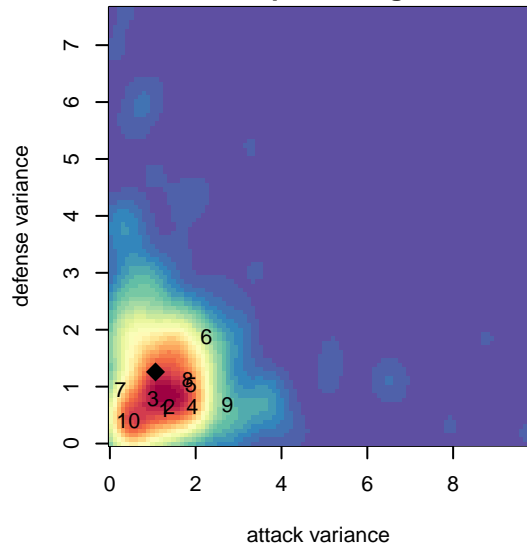

# CSC Storm G99

Corvallis SC  
Corvallis, OR  
G99 total strength=1112  
attack=3.17 defense=2.74

alt names used:  
CSC Storm U15 Girls  
Corvallis SC U15G  
Corvallis SC U15 Girls

Venues played:  
2014 Capital Cup GU15  
2014 Beaverton Cup GU15 Silver  
2014 Mt Hood Challenge U15

**attack and defense variance (black dot)  
relative to other teams  
and top 10 in region**

**attack and defense rating  
relative to others at age  
and all opponents in last 13 months**

**attack and defense rating  
relative to others at age  
and all opponents in last 13 months**

**Performance relative to 13 month average**

**Performance relative to 13 month average**

Distribution of opponents  
 Red = Lose zone, Blue = Win zone, Green = Even  
 Black line separates win/lose zones