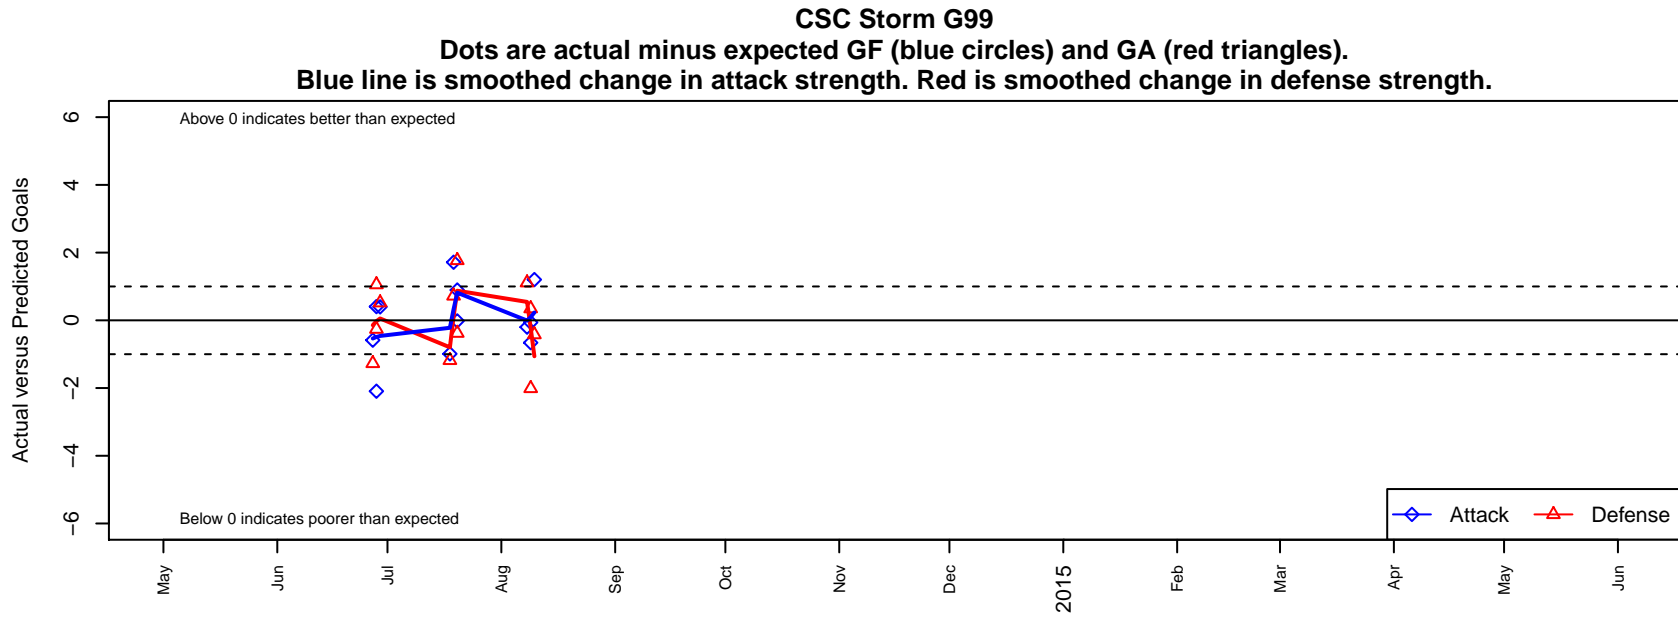

# CSC Storm G99

Corvallis SC  
Corvallis, OR  
G99 total strength=1112  
attack=3.17 defense=2.74

alt names used:  
CSC Storm U15 Girls  
Corvallis SC U15G  
Corvallis SC U15 Girls

Venues played:  
2014 Capital Cup GU15  
2014 Beaverton Cup GU15 Silver  
2014 Mt Hood Challenge U15

**attack and defense variance (black dot)  
relative to other teams  
and top 10 in region**

**attack and defense rating  
relative to others at age  
and all opponents in last 13 months**

**attack and defense rating  
relative to others at age  
and all opponents in last 13 months**

**Performance relative to 13 month average**

**Performance relative to 13 month average**

Distribution of opponents  
 Red = Lose zone, Blue = Win zone, Green = Even  
 Black line separates win/lose zones