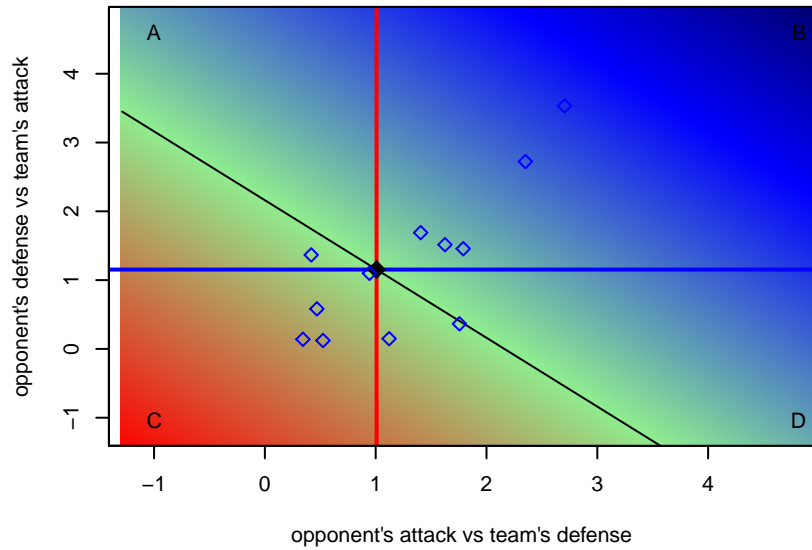

# CSC Storm G99

Corvallis SC  
Corvallis, OR  
G99 total strength=1112  
attack=3.17 defense=2.74

alt names used:  
CSC Storm U15 Girls  
Corvallis SC U15G  
Corvallis SC U15 Girls

Venues played:  
2014 Capital Cup GU15  
2014 Beaverton Cup GU15 Silver  
2014 Mt Hood Challenge U15

**attack and defense variance (black dot)  
relative to other teams  
and top 10 in region**

**attack and defense rating  
relative to others at age  
and all opponents in last 13 months**

**attack and defense rating  
relative to others at age  
and all opponents in last 13 months**

**Performance relative to 13 month average**

**Performance relative to 13 month average**

Distribution of opponents  
 Red = Lose zone, Blue = Win zone, Green = Even  
 Black line separates win/lose zones