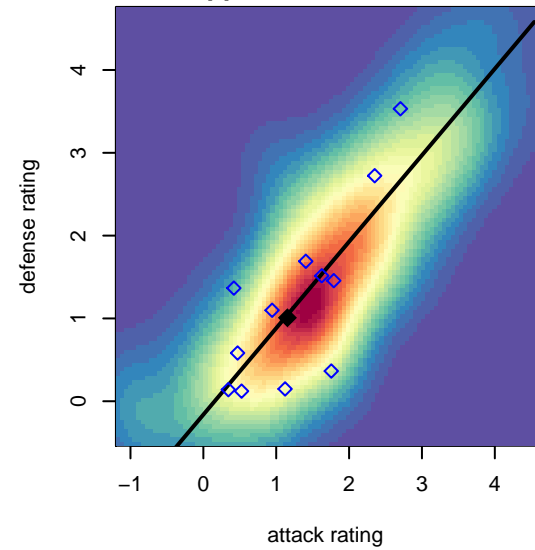

# CSC Storm G99

Corvallis SC  
Corvallis, OR  
G99 total strength=1112  
attack=3.17 defense=2.74

alt names used:  
CSC Storm U15 Girls  
Corvallis SC U15G  
Corvallis SC U15 Girls

Venues played:  
2014 Capital Cup GU15  
2014 Beaverton Cup GU15 Silver  
2014 Mt Hood Challenge U15

**attack and defense variance (black dot)  
relative to other teams  
and top 10 in region**

**attack and defense rating  
relative to others at age  
and all opponents in last 13 months**

**attack and defense rating  
relative to others at age  
and all opponents in last 13 months**

**Performance relative to 13 month average**

**Performance relative to 13 month average**

Distribution of opponents  
 Red = Lose zone, Blue = Win zone, Green = Even  
 Black line separates win/lose zones