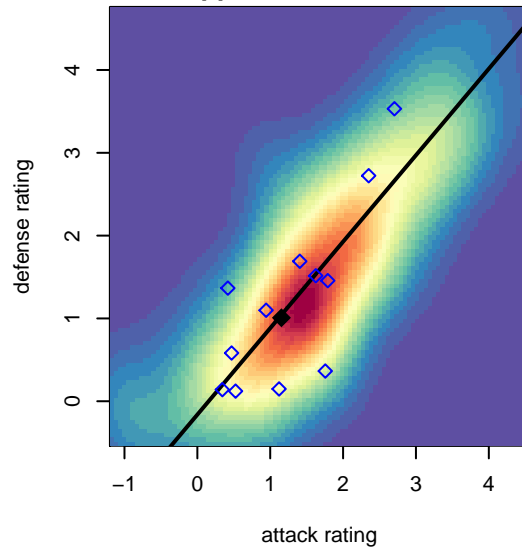

# CSC Storm G99

Corvallis SC  
Corvallis, OR  
G99 total strength=1112  
attack=3.17 defense=2.74

alt names used:  
CSC Storm U15 Girls  
Corvallis SC U15G  
Corvallis SC U15 Girls

Venues played:  
2014 Capital Cup GU15  
2014 Beaverton Cup GU15 Silver  
2014 Mt Hood Challenge U15

**attack and defense variance (black dot)  
relative to other teams  
and top 10 in region**

**attack and defense rating  
relative to others at age  
and all opponents in last 13 months**

**attack and defense rating  
relative to others at age  
and all opponents in last 13 months**

**Performance relative to 13 month average**

**Performance relative to 13 month average**

Distribution of opponents  
 Red = Lose zone, Blue = Win zone, Green = Even  
 Black line separates win/lose zones